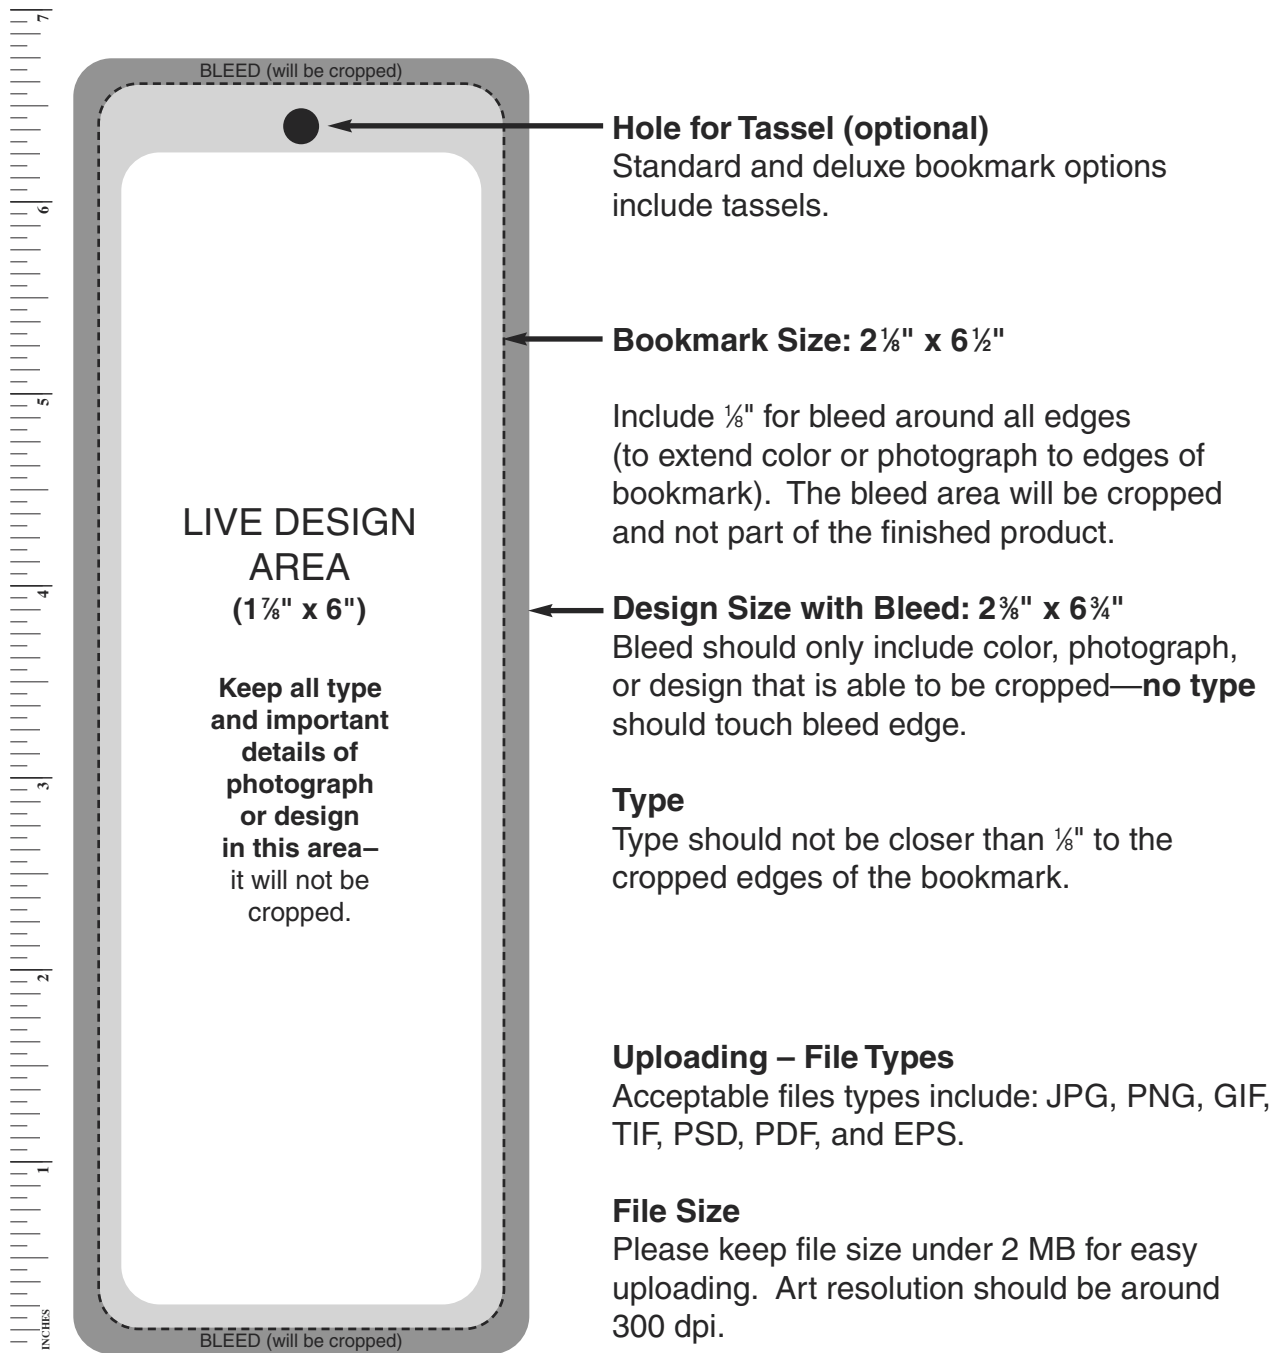

Standard Bookmark Template & Design Specifications

**LIVE DESIGN
AREA**
(1 ⁷/₈" x 6")

**Keep all type
and important
details of
photograph
or design
in this area—
it will not be
cropped.**

Hole for Tassel (optional)

Standard and deluxe bookmark options include tassels.

Bookmark Size: 2 ¹/₈" x 6 ¹/₂"

Include ¹/₈" for bleed around all edges (to extend color or photograph to edges of bookmark). The bleed area will be cropped and not part of the finished product.

Design Size with Bleed: 2 ³/₈" x 6 ³/₄"

Bleed should only include color, photograph, or design that is able to be cropped—**no type** should touch bleed edge.

Type

Type should not be closer than ¹/₈" to the cropped edges of the bookmark.

Uploading – File Types

Acceptable files types include: JPG, PNG, GIF, TIF, PSD, PDF, and EPS.

File Size

Please keep file size under 2 MB for easy uploading. Art resolution should be around 300 dpi.