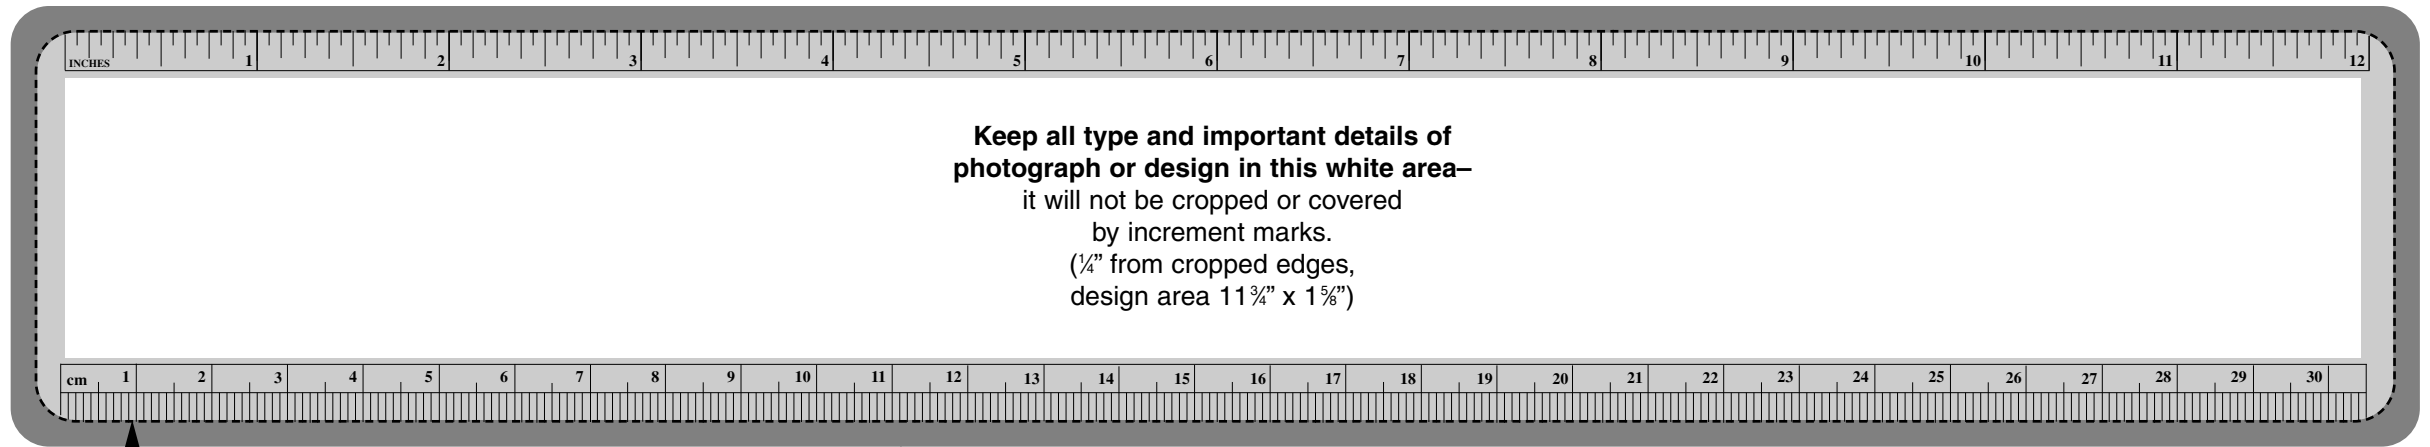

Ruler Template & Design Specifications

Ruler Size: 12 ¼" x 2 ½"

Include an additional ¼" for bleed around all edges (to extend color or photograph to edges of ruler). The bleed area will be cropped and not part of the finished product.

Ruler Size with Bleed: 12 ½" x 2 ¾"

Bleed should only include color, photograph, or design that is able to be cropped—**no type** should touch bleed edge.

Uploading – File Types

Acceptable files types include: JPG, PNG, GIF, TIF, PSD, PDF, and EPS.

File Size

Please keep file size under 2 MB for easy uploading. Art resolution should be around 300 dpi.