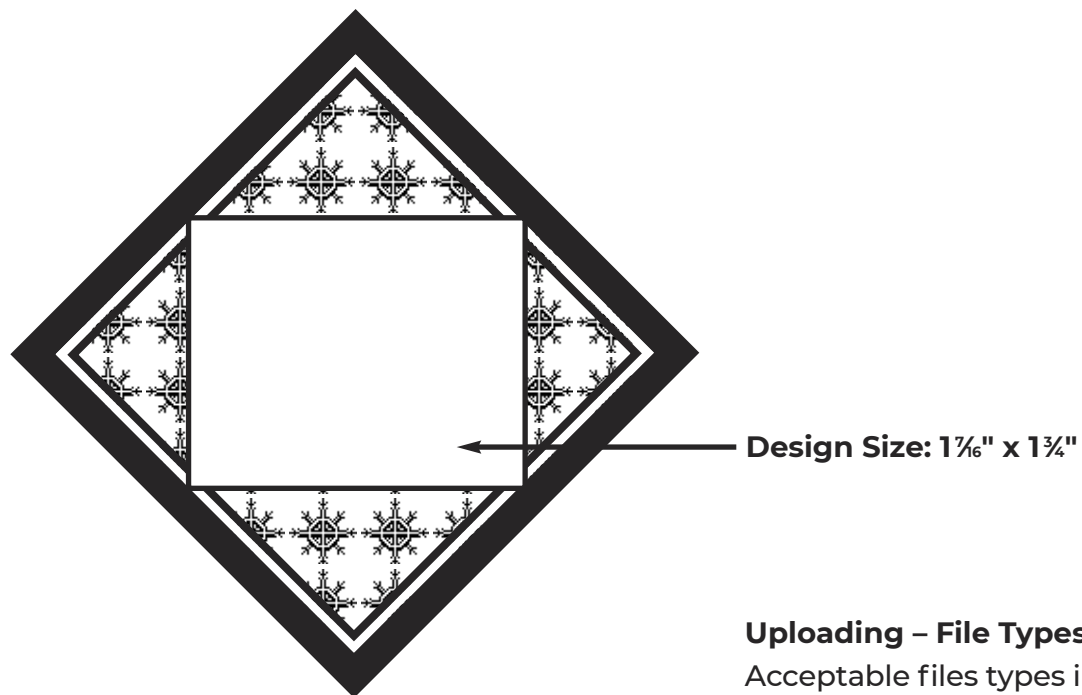

Laminated Ornament Template & Design Specifications

Uploading – File Types

Acceptable files types include: JPG, PNG, GIF, PDF.

File Size

Please keep file size under 2 MB for easy uploading. Art resolution should be around 300 dpi.