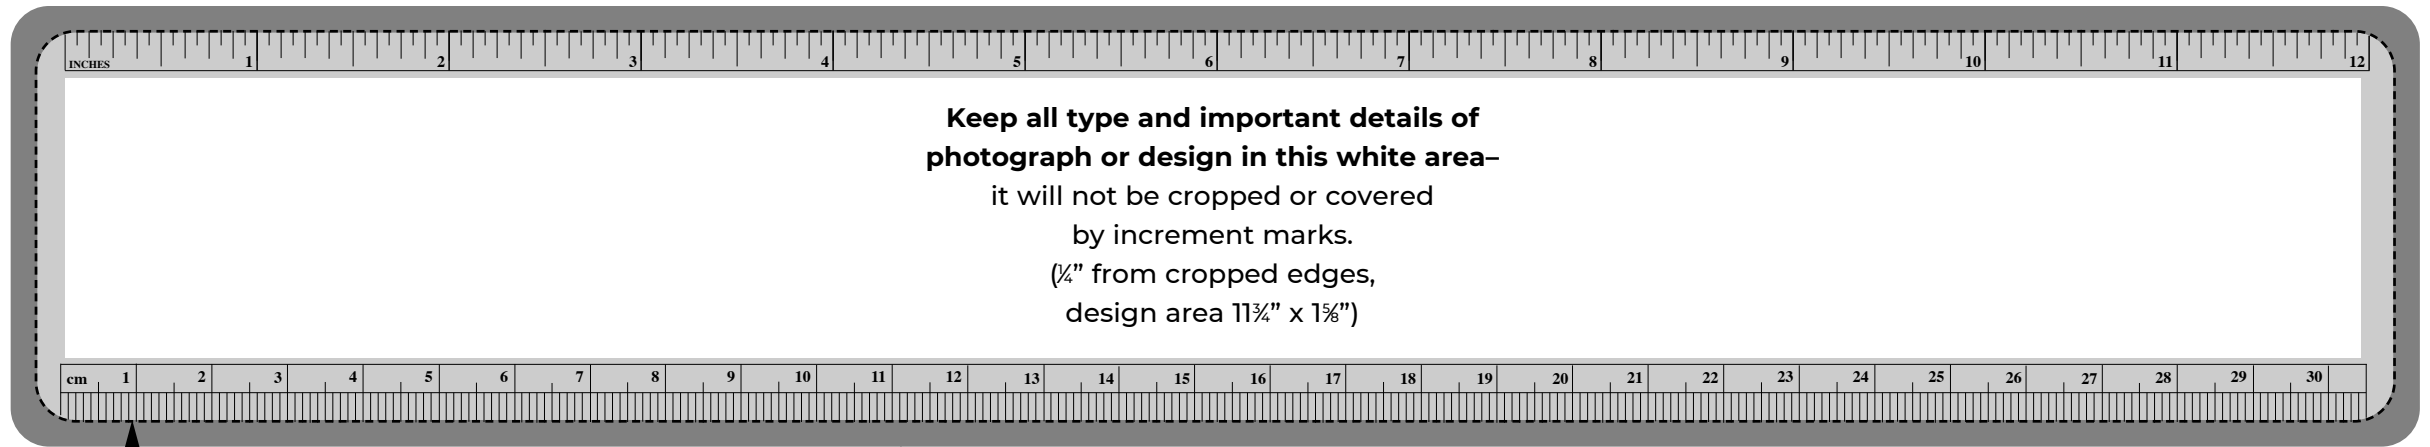

Ruler Template & Design Specifications

Ruler Size: 12 1/4" x 2 1/8"

Include an additional 1/8" for bleed around all edges (to extend color or photograph to edges of ruler). The bleed area will be cropped and not part of the finished product.

Ruler Size with Bleed: 12 1/2" x 2 3/8"

Bleed should only include color, photograph, or design that is able to be cropped—no type should touch bleed edge.

Uploading – File Types

Acceptable files types include: JPG, PNG, GIF, PDF.

File Size

Please keep file size under 2 MB for easy uploading. Art resolution should be around 300 dpi.